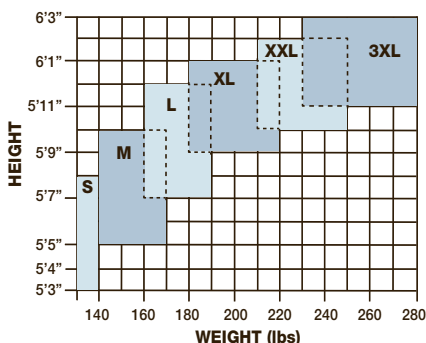

## Reusable & Machine Washable

**ANTISTATIC-TREATED  
RIPSTOP FABRIC**

Easy to slip on wide pant legs

Adjustable hook & loop leg closure

Rear pocket

Elastic waist band  
Fly front zipper

**PART #61710 SIZES S-2XL, 3XL MSRP + 10%**